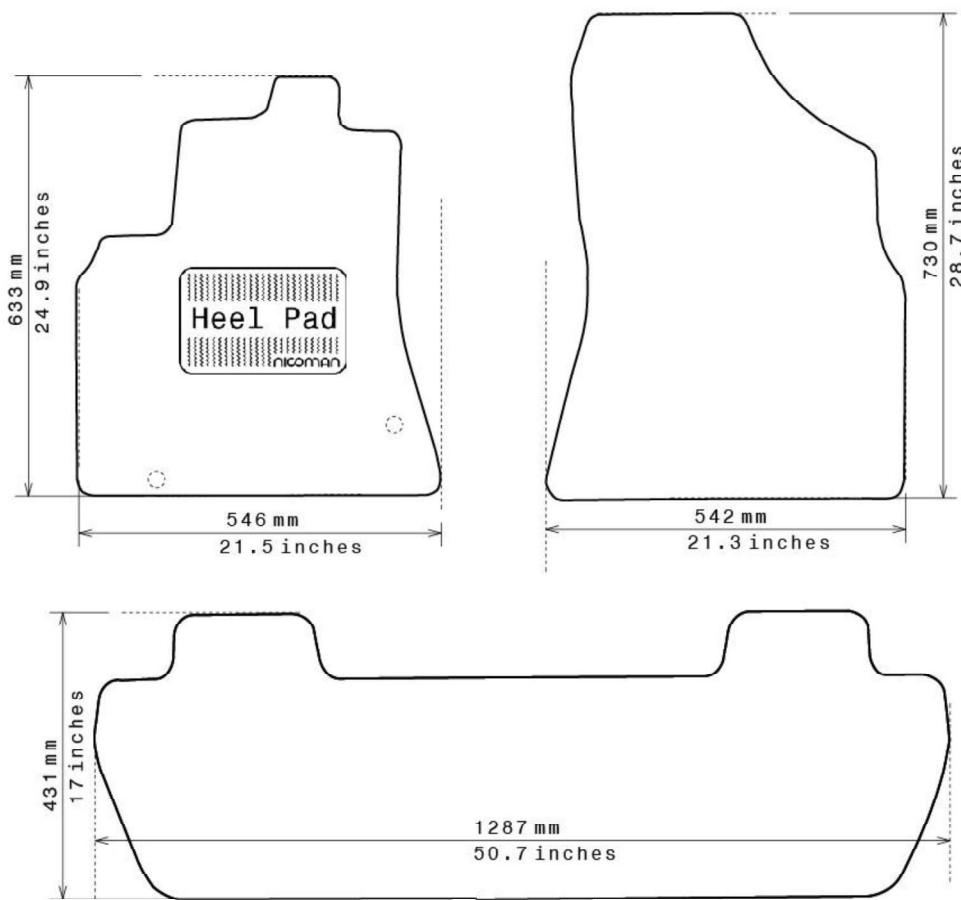

Spaghetti® Floor Mats by
NICOMAN

Best Mats for Your Car, Home & Business!

Photo for illustration purposes only.

Fitment Specifications

Make/Brand	Peugeot
Model/Type	Partner TeePee
Gen/MK Code	MK 2
Model Year	2008-Current
Body Type	Van
Non-Slip Type	GECKO
SKU	C 5037

Please check shape/size matches floorpan

LEFT Hand Drive

SCALE: 1/10

Set of 3

Remarks